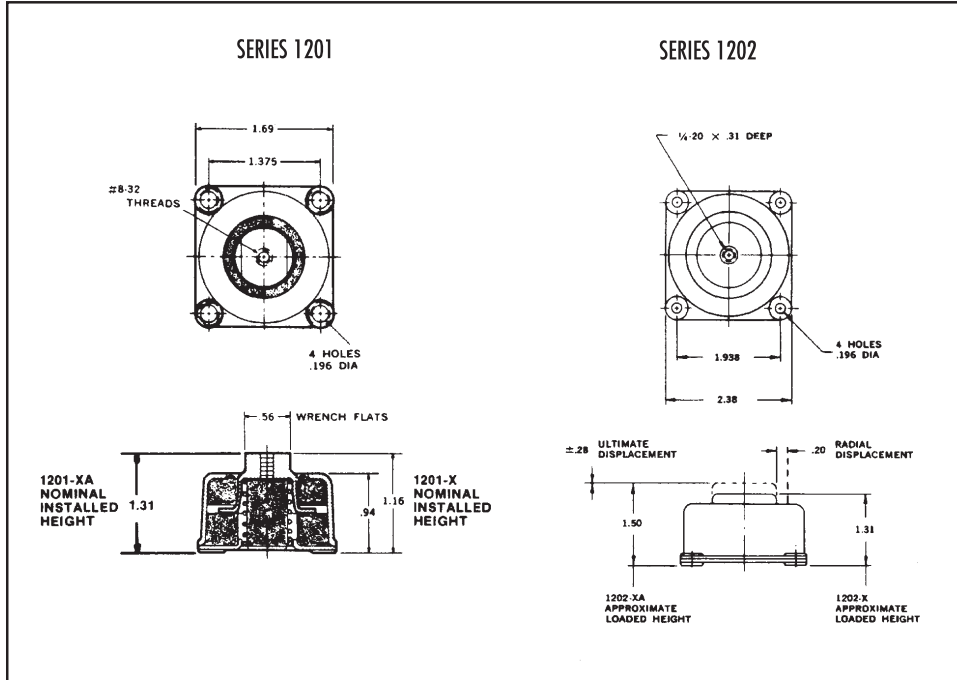

# 1200 MOUNT SERIES: 1201/1202

## Dimensions & Performance Characteristics

LOAD RATING		
Dimpled Mounting	Non-Dimpled Mounting	Load Rating (lbs.)
1201-1	1201-1A	1 - 3
1201-2	1201-2A	2.5 - 5.5
1201-3	1201-3A	5 - 10
1202-1	1202-1A	2.5 - 6
1202-2	1202-2A	5.5 - 12.5
1202-3	1202-3A	10 - 20
1202-4	1202-4A	18 - 40