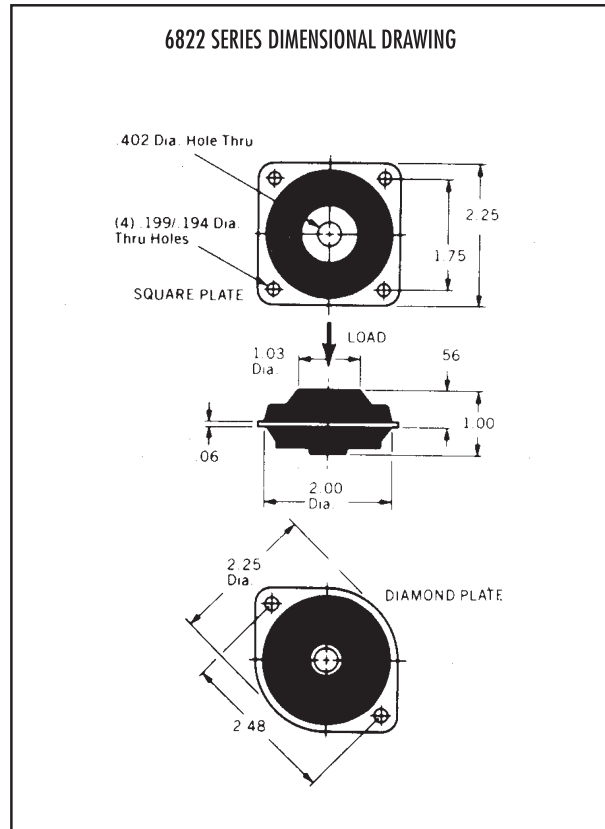

# 6820 MOUNT SERIES: 6821/6822

## Dimensions & Load Ranges

LOAD RANGES - 6821 SERIES (lbs.)			
Code	Min.	Norm.	Max.
-1	1.40	2.00	2.80
-2	2.50	4.00	5.50
-3	5.50	10.00	14.00

LOAD RANGES - 6822 SERIES (lbs.)			
Code	Min.	Norm.	Max.
-1	14.00	20.00	28.00
-2	25.00	40.00	55.00
-3	40.00	60.00	80.00