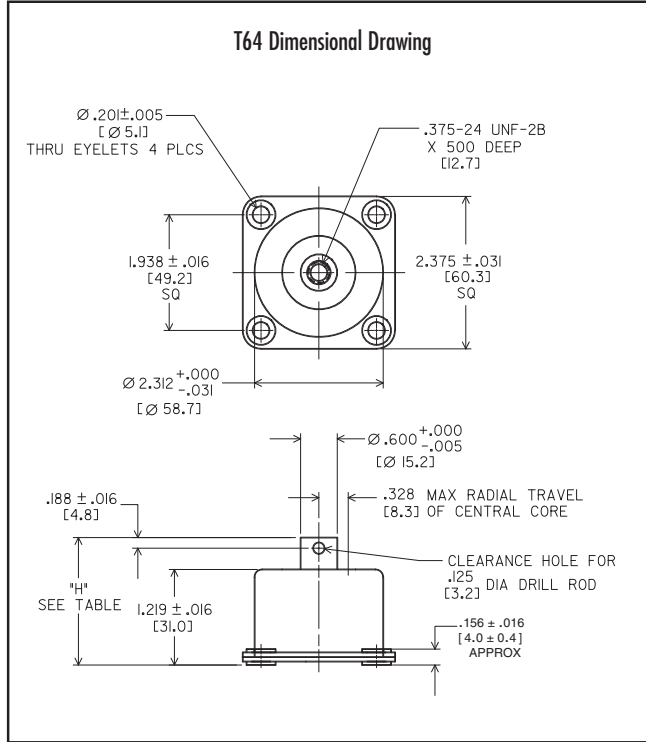

T-MOUNT SERIES: T64

Dimensions & Performance Characteristics

T64 SERIES "H" DIMENSION	
Compressed	1.25
Approx. Free	1.62
Max. Extended	1.94

T64 SERIES LOAD RANGE DATA	
Part #	Max. Load/Isolator
T64-AB-35	35 lbs.
T64-AB-50	50 lbs.
T64-AB-80	80 lbs.