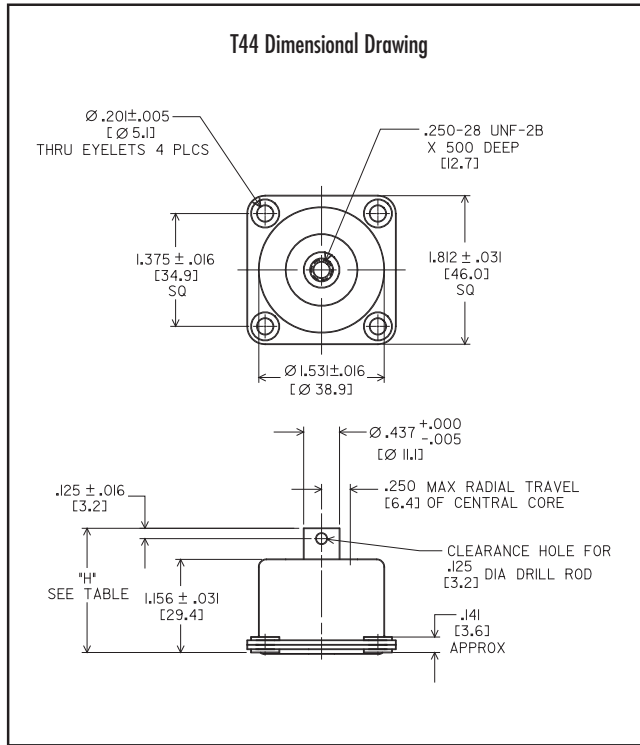

T-MOUNT SERIES: T44

Dimensions & Performance Characteristics

T44 SERIES "H" DIMENSION	
Compressed	1.19
Approx. Free	1.50
Max. Extended	1.88

T44 SERIES LOAD RANGE DATA	
Part #	Max. Load/Isolator
T44-AB-10	10 lbs.
T44-AB-15	15 lbs.
T44-AB-20	20 lbs.