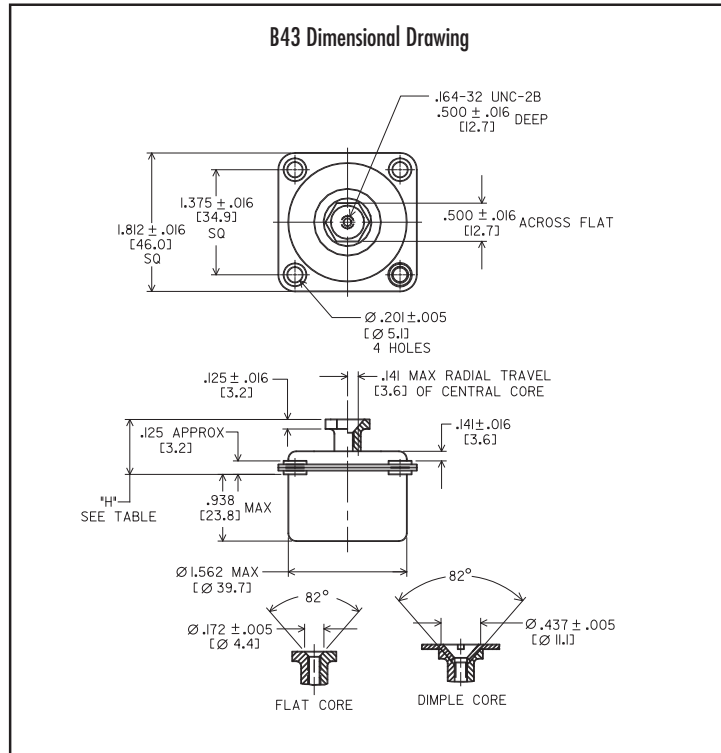

# B-MOUNT SERIES: B43

## Dimensions & Performance Characteristics

B43 SERIES "H" DIMENSION	
Compressed	.344
Approx. Free	.672
Max. Extended	.953