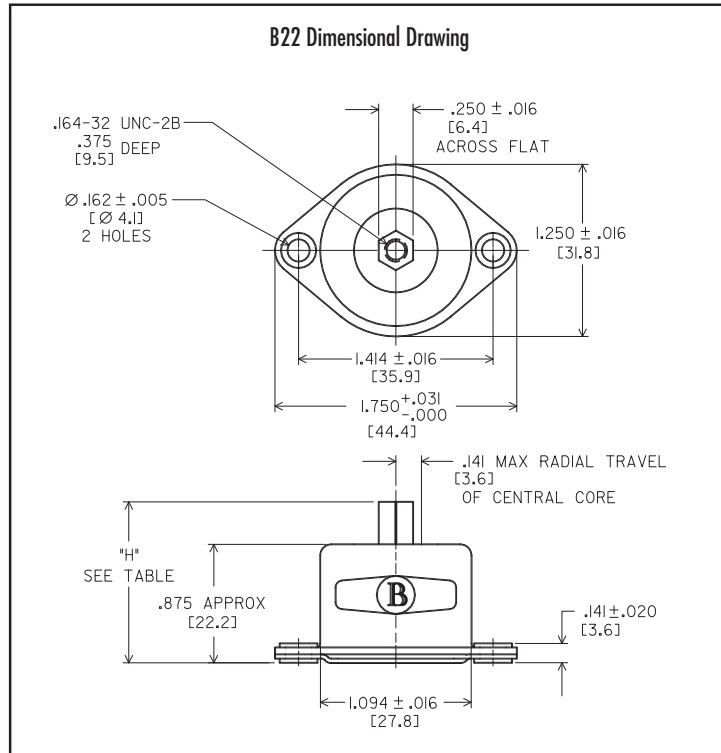

# B-MOUNT SERIES: B22

## Dimensions & Performance Characteristics

B22 SERIES "H" DIMENSION	
Compressed	.891
Approx. Free	1.172
Max. Extended	1.438