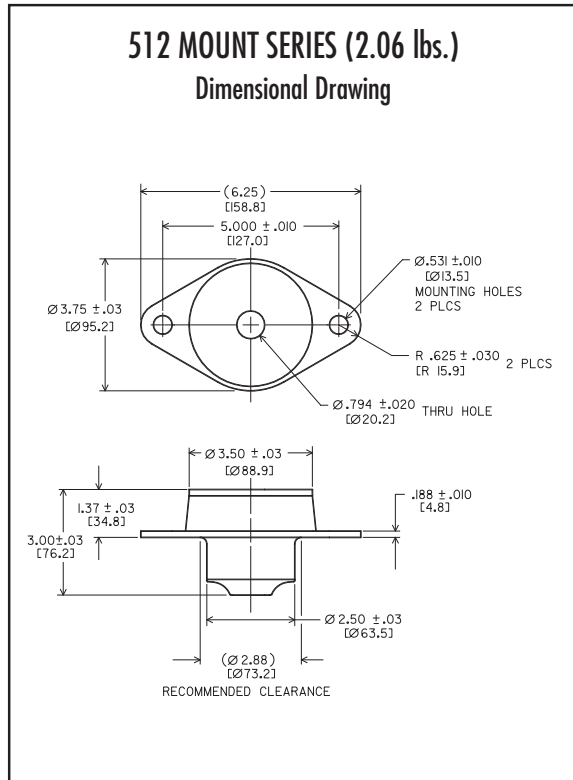

500 MOUNT SERIES: 512

Dimensions & Performance Characteristics

512 SERIES LOAD RANGE (lbs.)					COLOR CODE
Code	Axial Static Load Range		Radial Static Load Range		
	Nominal	Max.	Nominal	Max.	
-1	460	690	230	450	Red & White
-2	560	840	280	560	Orange & White
-3	680	1020	340	680	Yellow & White
-4	830	1245	415	830	Green & White
-5	1000	1500	500	1000	Blue & White