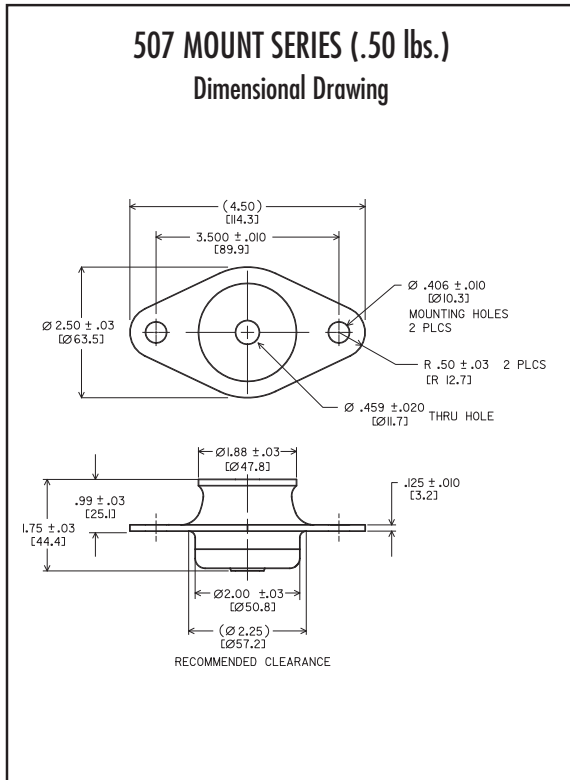

# 500 MOUNT SERIES: 507

## Dimensions & Performance Characteristics

Code	507 SERIES LOAD RANGE (lbs.)				COLOR CODE
	Axial Static Load Range		Radial Static Load Range		
	Nominal	Max.	Nominal	Max.	
-1	100	150	50	100	Red & White
-2	120	180	60	120	Orange & White
-3	150	225	75	150	Yellow & White
-4	180	270	90	180	Green & White
-5	220	330	110	220	Blue & White