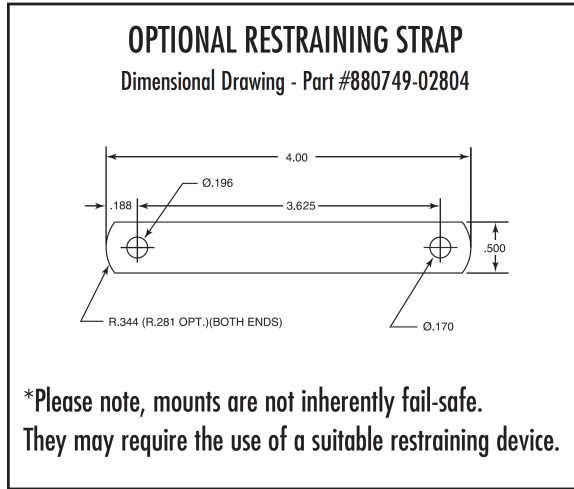

TTA MOUNT SERIES:

Dimensions & Performance Characteristics

TTA SERIES ORDERING INFORMATION		
PART #		LOAD RANGE (lbs.)
Neoprene	Silicone	
TTNA-1	TTA-1	5-7
TTNA-2	TTA-2	7-10
TTNA-3	TTA-3	10-15