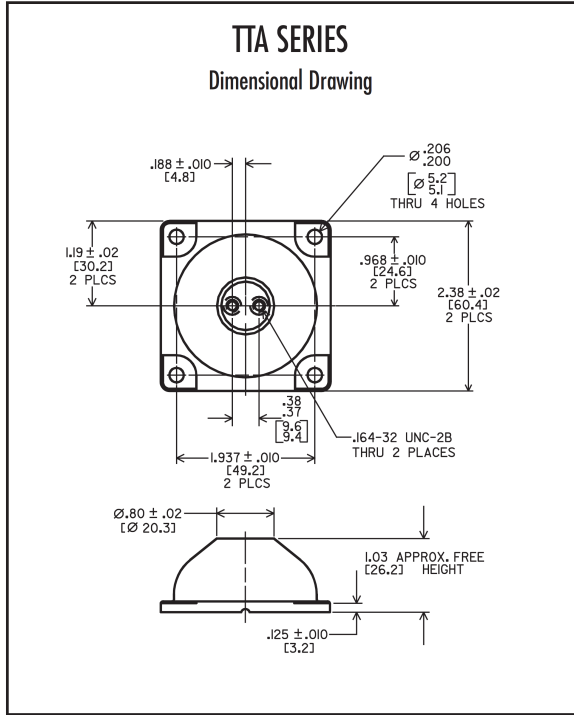

TTA MOUNT SERIES:

Dimensions & Performance Characteristics

TTA SERIES ORDERING INFORMATION		
PART #		LOAD RANGE (lbs.)
Neoprene	Silicone	
TTNA-1	TTA-1	5-7
TTNA-2	TTA-2	7-10
TTNA-3	TTA-3	10-15